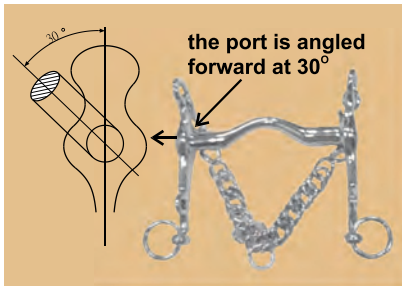

SHOW BITS

NO.1995
WEYMOUTH BIT
 Solid mouth stainless steel
 Cheek: 13cm
 Thickness: 6mm
 Lower part: 7cm
 12.5cm(5") 13.5cm(5-1/4")
 14.5cm(5-3/4") 25/Box

NO.3669
WEYMOUTH BIT LOW PORT
 Fixed shanks, solid
 Stainless steel
 Cheek: 10.5cm
 Mouth thickness: 21mm
 12.5cm(5") 13.5cm(5-1/4")
 14.5cm(5-3/4") 25/Box

NO.3676
WEYMOUTH BIT LOW PORT
 Fixed shanks, solid
 Stainless steel
 Cheek: 10.5cm
 Mouth thickness: 18mm
 12.5cm(5") 13.5cm(5-1/4")
 14.5cm(5-3/4") 25/Box

SHOW JUMPING BIT
 Stainless steel
NO.3108 hollow mouth
 Thickness: 23mm
NO.1989 solid mouth
 Thickness: 23mm
 12.5cm(5") 13.5cm(5-1/4")
 14.5cm(5-3/4") 25/Box

NO.3249-R
SHOW JUMPING RUBBER MOUTH
 stainless steel
 Thickness: 20mm
 12.5cm(5") 13.5cm(5-1/4")
 14.5cm(5-3/4") 25/Box

NO.3117
SHOW JUMPING BIT
 stainless steel, solid mouth
 Thickness: 18mm
 11.5cm(4-1/2") 12.5cm(5")
 13.5cm(5-1/4") 14.5cm(5-3/4")
 25/Box

NO.3276
SHOW JUMPING RUBBER MOUTH
 Stainless steel
 Thickness: 20mm
 12.5cm(5") 13.5cm(5-1/4")
 14.5cm(5-3/4") 25/Box

NO.3244
SHOW JUMPING WITH OVAL MOUTH
 stainless steel, solid mouth
 Thickness: 18mm
 12.5cm(5") 13.5cm(5-1/4")
 14.5cm(5-3/4") 25/Box