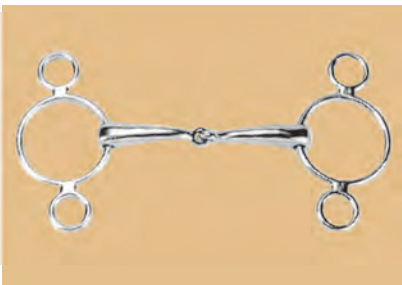

SHOW BITS

NO.1995
WEYMOUTH BIT
 Solid mouth stainless steel
 Cheek: 13cm
 Thickness: 6mm
 Lower part: 7cm
 12.5cm(5") 13.5cm(5-1/4")
 14.5cm(5-3/4") 25/Box

NO.3669
WEYMOUTH BIT LOW PORT
 Fixed shanks, solid
 Stainless steel
 Cheek: 10.5cm
 Mouth thickness: 21mm
 12.5cm(5") 13.5cm(5-1/4")
 14.5cm(5-3/4") 25/Box

NO.3676
WEYMOUTH BIT LOW PORT
 Fixed shanks, solid
 Stainless steel
 Cheek: 10.5cm
 Mouth thickness: 18mm
 12.5cm(5") 13.5cm(5-1/4")
 14.5cm(5-3/4") 25/Box

SHOW JUMPING BIT
 Stainless steel
NO.3108 hollow mouth
 Thickness: 23mm
NO.1989 solid mouth
 Thickness: 23mm
 12.5cm(5") 13.5cm(5-1/4")
 14.5cm(5-3/4") 25/Box

NO.3249-R
SHOW JUMPING RUBBER MOUTH
 stainless steel
 Thickness: 20mm
 12.5cm(5") 13.5cm(5-1/4")
 14.5cm(5-3/4") 25/Box

NO.3117
SHOW JUMPING BIT
 stainless steel, solid mouth
 Thickness: 18mm
 11.5cm(4-1/2") 12.5cm(5")
 13.5cm(5-1/4") 14.5cm(5-3/4")
 25/Box

SHOW JUMPING BIT
 Solid mouth, stainless steel
NO.3602 hollow mouth
 Thickness: 23mm
NO.3143 solid mouth
 Thickness: 23mm
 12.5cm(5") 13.5cm(5-1/4")
 14.5cm(5-3/4") 25/Box

NO.3686
SHOW JUMPING
 Solid mouth
 Thickness: 18mm
 12.5cm(5") 13.5cm(5-1/4")
 14.5cm(5-3/4") 25/Box